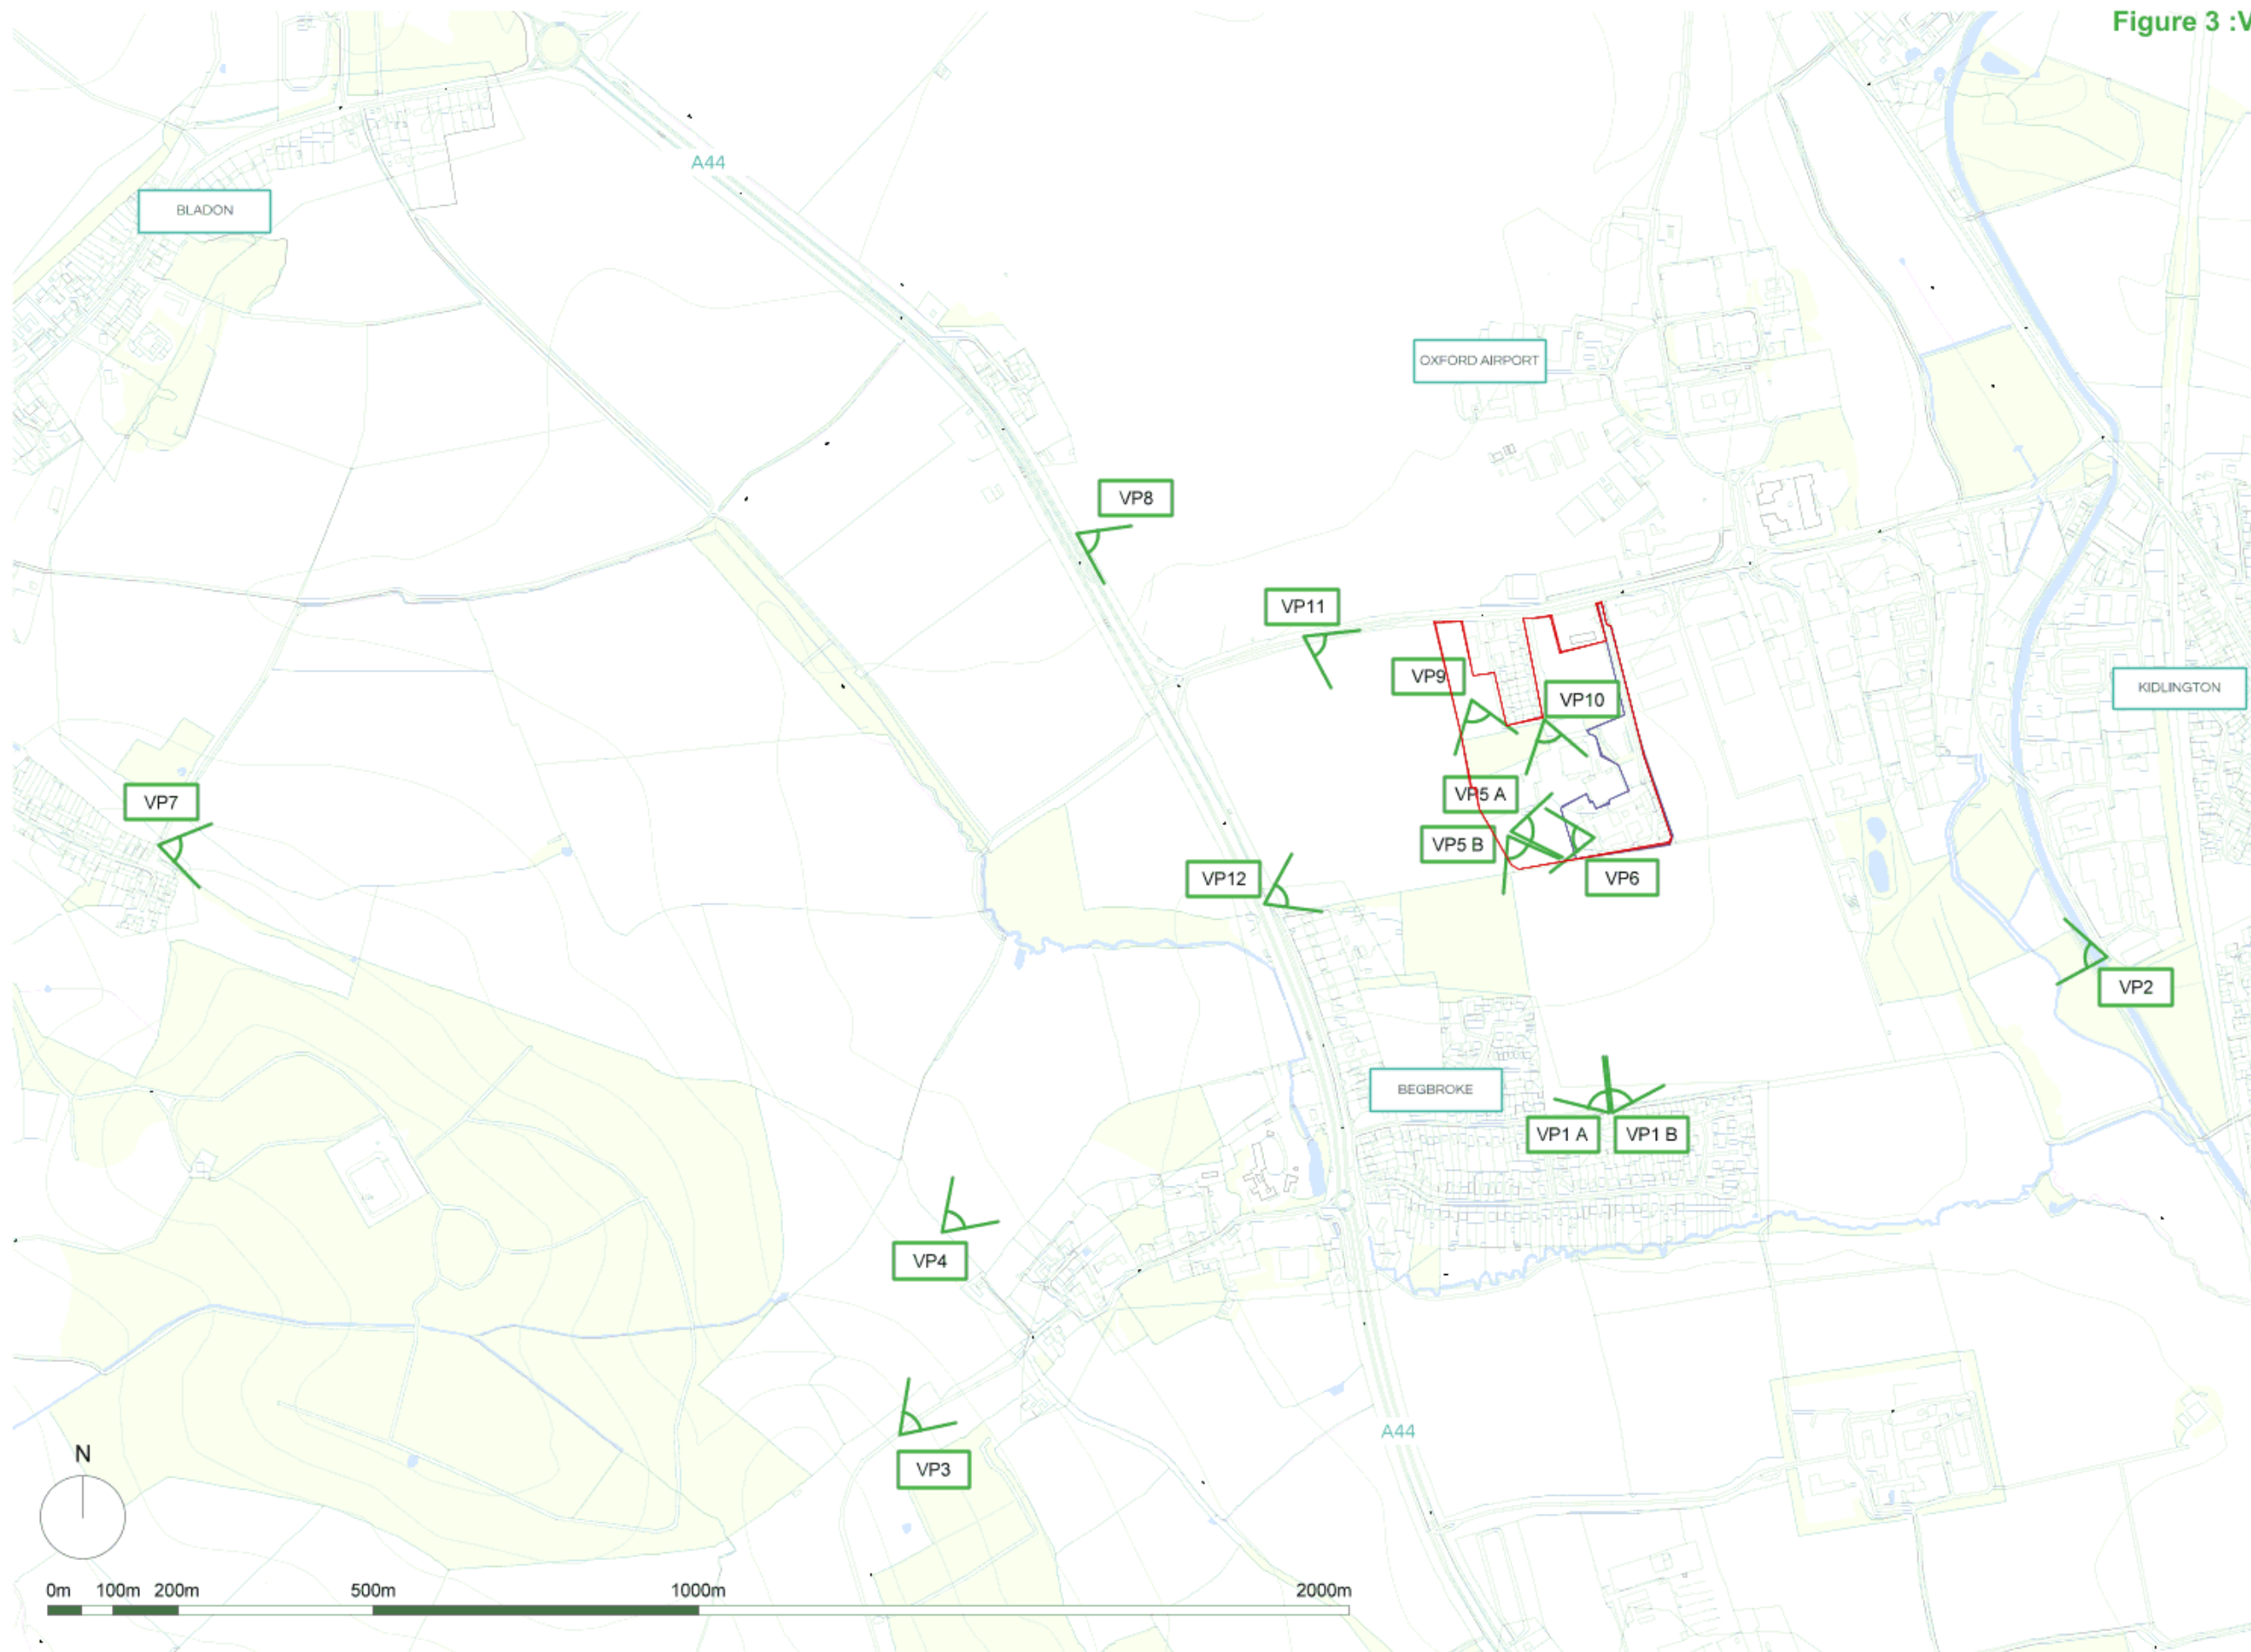

Legend

- 2km Radius Study Area
- Begbroke Conserv. Area
- Rights of Way**
 - Public Bridleway
 - Public Footpath
 - Restricted Byway
 - SSSI
 - Listed Park
 - Scheduled Monument
 - Green Belt
- Listed Buildings**
 - Grade I
 - Grade II*
 - Grade II
- Site Boundary of Phases**
 - Phase 2
 - Phase 1

© Crown copyright and database rights 2018
Ordnance Survey 0100031673

IRC CAMPSFIELD HOUSE
Figure 1:
Site Location & Designations Plan

Figure 3 :Viewpoint Location Plan

Scale 1:10000

Phase 1 ———
Phase 1 and 2 ———